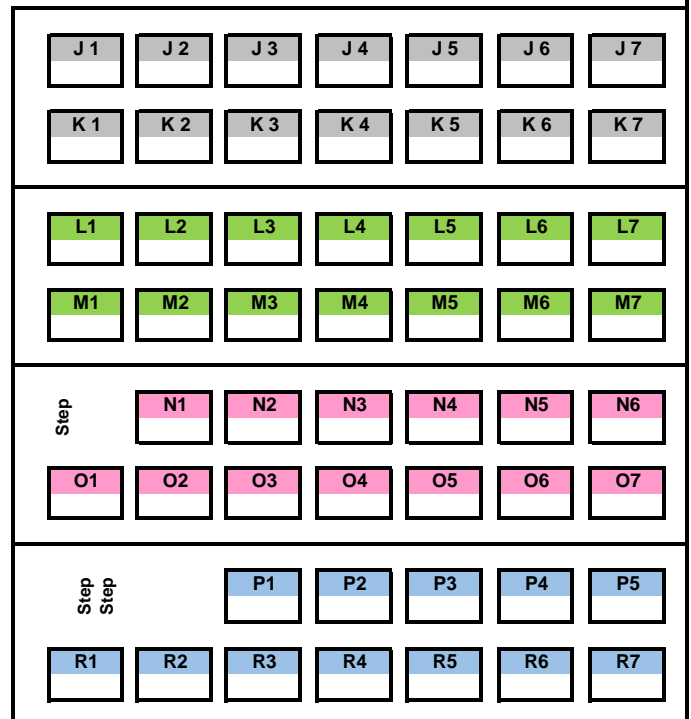

Cabaret Seating: Opening Thursday & Friday

Diagram does not show seat availability

STAGE

Entrance To Main Hall

Theater Seating: All Performances except for Opening Thursday & Friday

Diagram does not show seat availability

STAGE

Entrance To Main Hall