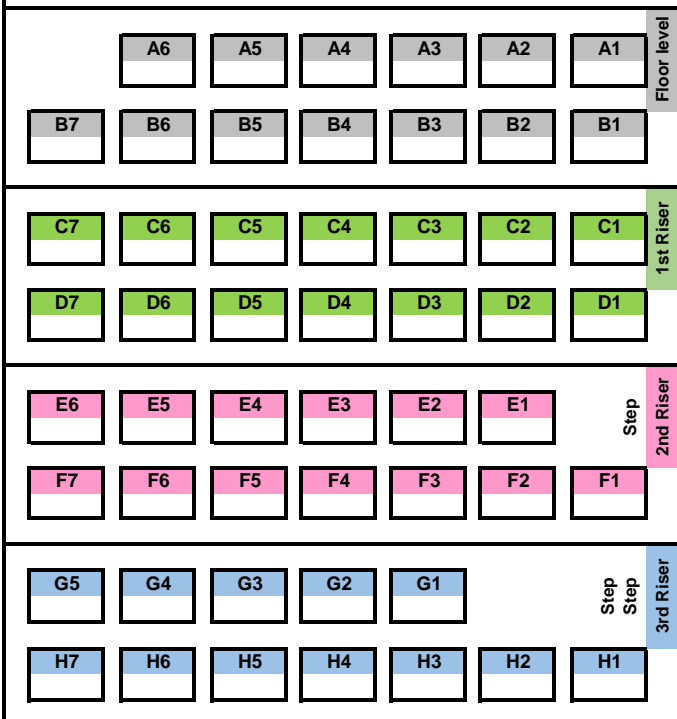

Cabaret Seating: Opening Thursday & Friday

Diagram does not show seat availability

STAGE

Entrance To Main Hall

Theater Seating: All Performances except for Opening Thursday & Friday

Diagram does not show seat availability

STAGE

Entrance To Main Hall