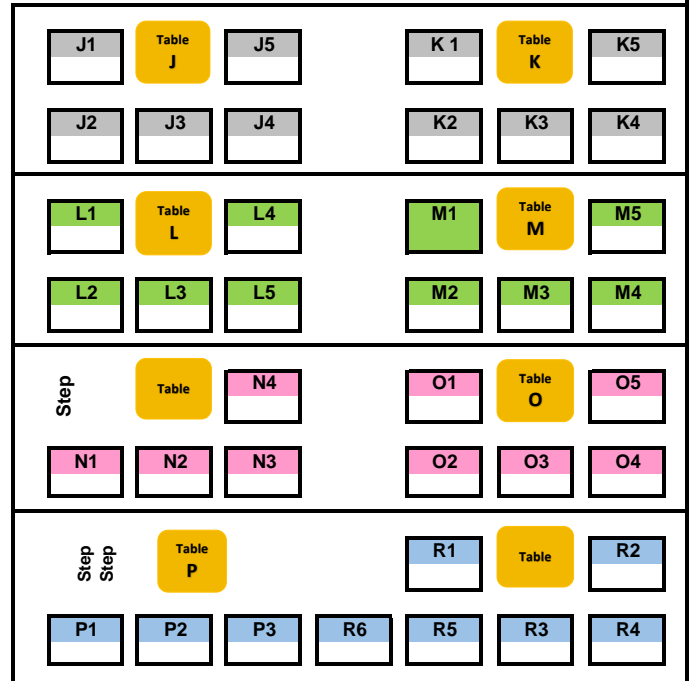

Cabaret Seating: Opening Thursday & Friday

Diagram does not show seat availability

STAGE

Entrance To Main Hall

Theater Seating: All Performances except for Opening Thursday & Friday

Diagram does not show seat availability

STAGE

Entrance To Main Hall