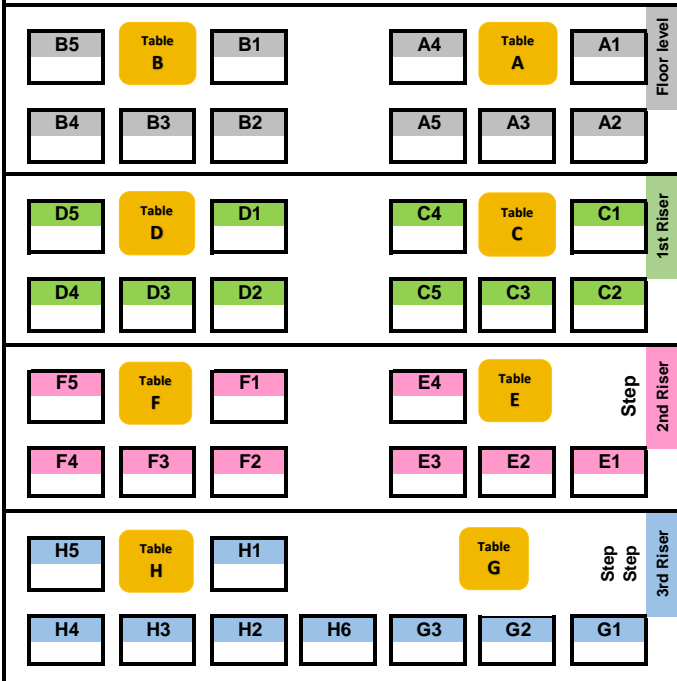

Cabaret Seating: Opening Thursday & Friday

Diagram does not show seat availability

STAGE

Entrance To Main Hall

Theater Seating: All Performances except for Opening Thursday & Friday

Diagram does not show seat availability

STAGE

Entrance To Main Hall